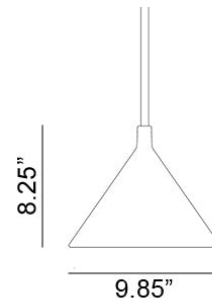

Lumo Wall Spec Sheet

Code / Color
1214010630US / Black

Technology
1 x 6.5 GU10 MR16 LED Bulb
- Lumens: 500
- Color Temperature: 3000K
- Volts: 120
- Dimmable: Yes

Mounting
Designed to be mounted on standard
4-inch electrical box

Cord
- Length: 6 Feet
- Color: Black, White or Clear

Dimensions
- W 9.85 - inches
- H 10 - inches
- L 11.8 - inches

Certifications
cUL Certified

Manufacturer: Zero

Designer: Thomas Bernstrand

This spec sheet was generated on Jun 2026. For updated specifications, pricing, stock availability, and lead times, please scan the QR code.