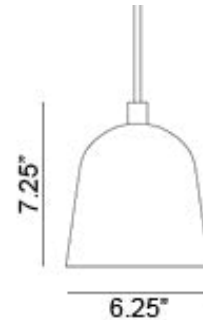

Certifications

cUL Certified

Manufacturer: Zero

Designer: Jens Fager

AT FIVE

Tel: 646-770-4493 | Email: info@at-five.com

At Five is dedicated to sustainable lighting solutions designed to evolve with the spaces they inhabit. To support long-term use and reduce environmental impact, replacement parts are available for this product. For details or assistance, please reach out to us at: info@at-five.com.