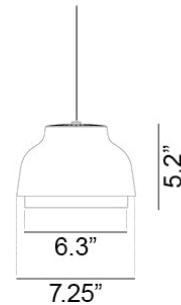

This spec sheet was generated on Mar 2025. For updated specifications, pricing, stock availability, and lead times, please scan the QR code.

AT FIVE

Tel: 646-770-4493 | Email: info@at-five.com