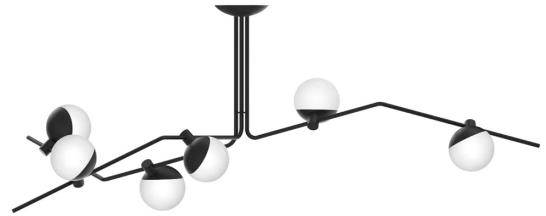

Baluna Chandelier 6 Spec Sheet

Code / Color
BA-CH6 / Black

Technology
6 x 8W E12 C11 LED Bulb
- Lumens: 760
- Color Temperature: 3000
- Volts: 120
- Dimmable: Yes

Mounting
Designed to be mounted on standard
4-inch electrical box

Dimensions
Base Height: 2"
Base Diameter: 9.5"
Fixture Length: 105.5"
Fixture Height: 32.8"
Shade Diameter: 6 x 7.75"
Fixture Weight: 31.3 lbs - inches

Certifications
cUL Certified

Manufacturer: Grupa

Designer: Grupa