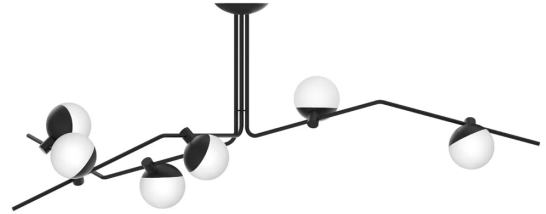

Baluna Chandelier 6 Spec Sheet

Code / Color
BA-CH6 / black

Technology
6 x 8W E12 C11 LED Bulb
- Lumens: 760
- Color Temperature: 3000
- Volts: 120
- Dimmable: Yes

Mounting
Designed to be mounted on standard
4-inch electrical box

Dimensions
Base Height: 2"
Base Diameter: 9.5"
Fixture Length: 105.5"
Fixture Height: 32.8"
Shade Diameter: 6 x 7.75"
Fixture Weight: 31.3 lbs - inches

Certifications
cUL Certified

Manufacturer: Grupa

Designer: Grupa