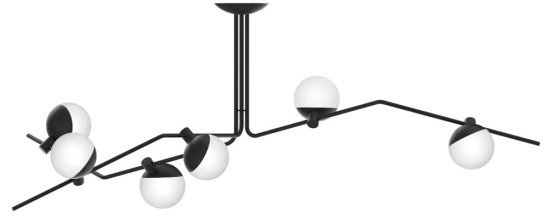

Baluna Chandelier 6 Spec Sheet

Code / Color
BA-CH6 / Black

Technology
6 x 8W E12 C11 LED Bulb
- Lumens: 760
- Color Temperature: 3000
- Volts: 120
- Dimmable: Yes

Mounting
Designed to be mounted on standard
4-inch electrical box

Dimensions
Base Height: 2"
Base Diameter: 9.5"
Fixture Length: 105.5"
Fixture Height: 32.8"
Shade Diameter: 6 x 7.75"
Fixture Weight: 31.3 lbs - inches

Certifications
cUL Certified

Manufacturer: Grupa

Designer: Grupa