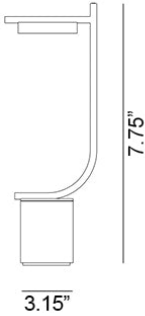

AT FIVE

Tel: 646-770-4493 | Email: info@at-five.com