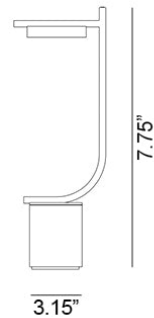

Certifications

This product is not cUL certified

Manufacturer: Grupa

Designer: Grupa

AT FIVE

Tel: 646-770-4493 | Email: info@at-five.com