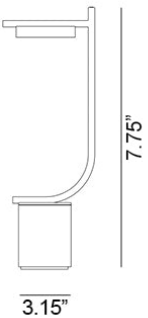

AT FIVE

Tel: 646-770-4493 | Email: info@at-five.com