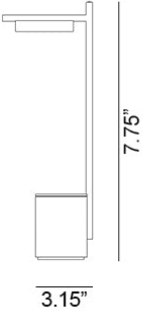

AT FIVE

Tel: 646-770-4493 | Email: info@at-five.com