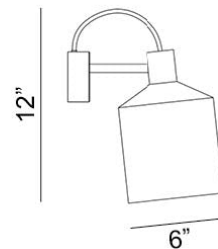

Silo Wall Spec Sheet

Code / Color
12030117US / Apricot
12030106US / Black
12030111US / Gray
12030112US / Green
12030146US / Ivory
12030101US / White
12030114US / Yellow

Technology
1 x 11.5 GU24 A19 LED Bulb
- Lumens: 1100
- Color Temperature: 3000K
- Volts: 120
- Dimmable: Yes

Mounting
Designed to be mounted on standard
4-inch electrical box

Dimensions
- H 12.0 - inches
- L 6.0 - inches

Certifications
cUL Certified

Manufacturer: Zero

Designer: Note Design Studio

This spec sheet was generated on Mar 2025. For updated specifications, pricing, stock availability, and lead times, please scan the QR code.