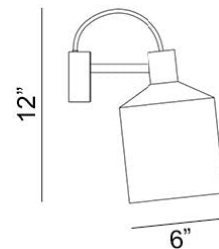

Silo Wall Spec Sheet

Code / Color
12030117US / Apricot
12030106US / Black
12030111US / Gray
12030112US / Green
12030146US / Ivory
12030101US / White
12030114US / Yellow

Technology
1 x 11.5 GU24 A19 LED Bulb
- Lumens: 1100
- Color Temperature: 3000K
- Volts: 120
- Dimmable: Yes

Mounting
Designed to be mounted on standard
4-inch electrical box

Dimensions
- H 12.0 - inches
- L 6.0 - inches

Certifications
cUL Certified

Manufacturer: Zero

Designer: Note Design Studio

This spec sheet was generated on Jun 2026. For updated specifications, pricing, stock availability, and lead times, please scan the QR code.