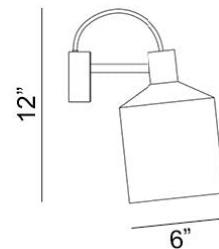

Silo Wall Spec Sheet

Code / Color
12030117US / Apricot
12030106US / Black
12030111US / Gray
12030112US / Green
12030146US / Ivory
12030101US / White
12030114US / Yellow

Technology
1 x 11.5 GU24 A19 LED Bulb
- Lumens: 1100
- Color Temperature: 3000K
- Volts: 120
- Dimmable: Yes

Mounting
Designed to be mounted on standard
4-inch electrical box

Dimensions
- H 12.0 - inches
- L 6.0 - inches

Certifications
cUL Certified

Manufacturer: Zero

Designer: Note Design Studio

This spec sheet was generated on Feb 2025. For updated specifications, pricing, stock availability, and lead times, please scan the QR code.