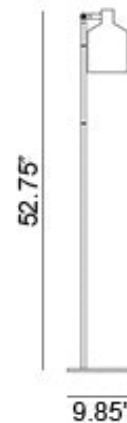

Silo Floor Spec Sheet

Code / Color
8208106US / Black
8208112US / Green
8208101US / White
8208114US / Yellow

Technology
1 x 11.5 E26 A19 LED Bulb
- Lumens: 1100
- Color Temperature: 3000K
- Volts: 120
- Dimmable: Yes

Dimensions
- H 52.8 - inches
- L 9.9 - inches

Certifications
cUL Certified

Manufacturer: Zero

Designer: Note Design Studio

This spec sheet was generated on Jun 2026. For updated specifications, pricing, stock availability, and lead times, please scan the QR code.