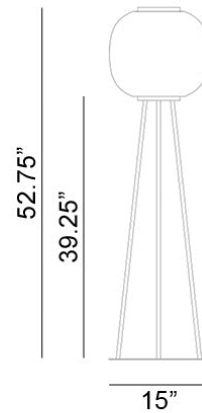

# Haze Floor Spec Sheet

Code / Color  
16402106US / Black  
16402145US / Petrol  
16402101US / White

Technology  
1 x 11.5 E26 A19 LED Bulb  
- Lumens: 1100  
- Color Temperature: 3000K  
- Volts: 120  
- Dimmable: Yes

Dimensions  
- W 15.0 - inches  
- H 52.8 - inches  
- L 15.0 - inches

Certifications  
cUL Certified

Manufacturer: Zero

Designer: Samuel Wilkinson

This spec sheet was generated on Jun 2026. For updated specifications, pricing, stock availability, and lead times, please scan the QR code.