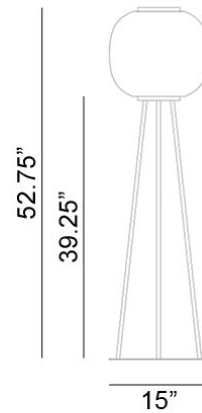

Haze Floor Spec Sheet

Code / Color
16402106US / Black
16402145US / Petrol
16402101US / White

Technology
1 x 11.5 E26 A19 LED Bulb
- Lumens: 1100
- Color Temperature: 3000K
- Volts: 120
- Dimmable: Yes

Dimensions
- W 15.0 - inches
- H 52.8 - inches
- L 15.0 - inches

Certifications
cUL Certified

Manufacturer: Zero

Designer: Samuel Wilkinson

This spec sheet was generated on Feb 2025. For updated specifications, pricing, stock availability, and lead times, please scan the QR code.

AT FIVE

Tel: 646-770-4493 | Email: info@at-five.com