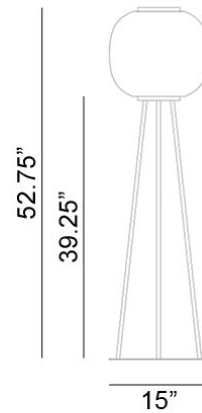

# Haze Floor Spec Sheet

Code / Color  
16402106US / Black  
16402145US / Petrol  
16402101US / White

Technology  
1 x 11.5 E26 A19 LED Bulb  
- Lumens: 1100  
- Color Temperature: 3000K  
- Volts: 120  
- Dimmable: Yes

Dimensions  
- W 15.0 - inches  
- H 52.8 - inches  
- L 15.0 - inches

Certifications  
cUL Certified

Manufacturer: Zero

Designer: Samuel Wilkinson