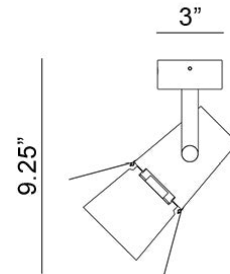

This spec sheet was generated on Feb 2025. For updated specifications, pricing, stock availability, and lead times, please scan the QR code.

AT FIVE

Tel: 646-770-4493 | Email: info@at-five.com