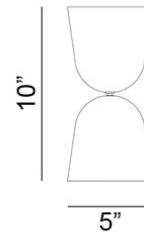

This spec sheet was generated on Mar 2025. For updated specifications, pricing, stock availability, and lead times, please scan the QR code.

AT FIVE

Tel: 646-770-4493 | Email: info@at-five.com