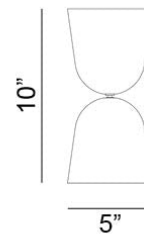

# Convex Spotlight Ceiling or Wall Spec Sheet

Code / Color  
8400101US / White  
8400106US / Black  
8400111US / Gray  
8400112US / Green

Technology  
1 x 6.5 GU10 MR16 LED Bulb  
- Lumens: 500  
- Color Temperature: 3000K  
- Volts: 120  
- Dimmable: Yes

Dimensions  
- W 5.0 - inches  
- H 10.0 - inches  
- L 5.0 - inches

Certifications  
cUL Certified

Manufacturer: Zero

Designer: Jens Fager

This spec sheet was generated on Jun 2026. For updated specifications, pricing, stock availability, and lead times, please scan the QR code.