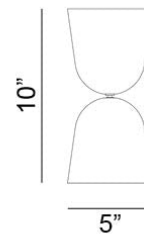

This spec sheet was generated on Feb 2025. For updated specifications, pricing, stock availability, and lead times, please scan the QR code.

AT FIVE

Tel: 646-770-4493 | Email: info@at-five.com