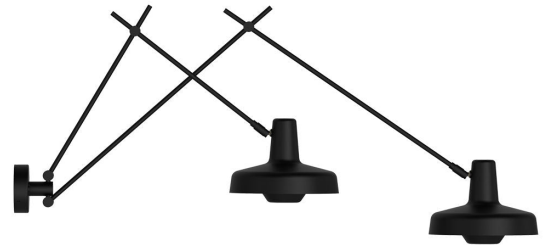

Arigato Double Long Short Wall Spec Sheet

Code / Color
AR-W2-LS-BLACK / Black
AR-W2-LS-WHITE / White

Technology
2 x 8W E26 A19 LED Bulb
- Lumens: 800
- Color Temperature: 3000
- Volts: 120
- Dimmable: Yes

Mounting
Designed to be mounted on standard
4-inch electrical box

Dimensions
Base: 4" | Long Arm: 21.75" + 21.75" |
Short Arm: 13.75" + 13.75" | Shade
Width: 9" | Arm Rotation: 180° - inches

Certifications
cUL Certified

Manufacturer: Grupa

Designer: Grupa

This spec sheet was generated on Apr 2025. For updated specifications, pricing, stock availability, and lead times, please scan the QR code.

AT FIVE

Tel: 646-770-4493 | Email: info@at-five.com