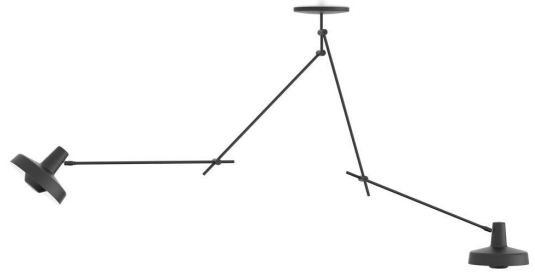

Arigato Double Long Ceiling Spec Sheet

Code / Color
AR-C2-L-BLACK / Black
AR-C2-L-WHITE / White

Technology
2 x 8W E26 A19 LED Bulb
- Lumens: 800
- Color Temperature: 3000
- Volts: 120
- Dimmable: Yes

Mounting
Designed to be mounted on standard
4-inch electrical box

Canopy
Black or White (Height: 1" x Diameter:
7.75")

Dimensions
Base: 7.75" | Base Arm: 5.5" | Middle
Arm: 21.75" | Shade Arm: 21.75" |
Shade Width: 9" - inches

Certifications
cUL Certified

Manufacturer: Grupa

Designer: Grupa

This spec sheet was generated on Apr 2025. For updated specifications, pricing, stock availability, and lead times, please scan the QR code.

AT FIVE

Tel: 646-770-4493 | Email: info@at-five.com