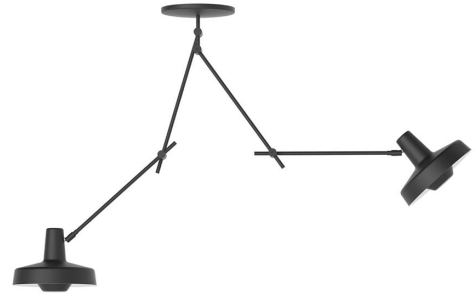

Arigato Double Ceiling Spec Sheet

Code / Color
AR-C2-BLACK / Black
AR-C2-WHITE / White

Technology
2 x 8W E26 A19 LED Bulb
- Lumens: 800
- Color Temperature: 3000
- Volts: 120
- Dimmable: Yes

Mounting
Designed to be mounted on standard
4-inch electrical box

Canopy
Black or White (Height: 1" x Diameter:
7.75")

Dimensions
Base: 7.75" | Base Arm: 5.5" | Middle
Arm: 13.75" | Shade Arm: 13.75" |
Shade Width: 9" - inches

Certifications
cUL Certified

Manufacturer: Grupa

Designer: Grupa

This spec sheet was generated on Jun 2026. For updated specifications, pricing, stock availability, and lead times, please scan the QR code.

AT FIVE

Tel: 646-770-4493 | Email: info@at-five.com

At Five is dedicated to sustainable lighting solutions designed to evolve with the spaces they inhabit. To support long-term use and reduce environmental impact, replacement parts are available for this product. For details or assistance, please reach out to us at:info@at-five.com.