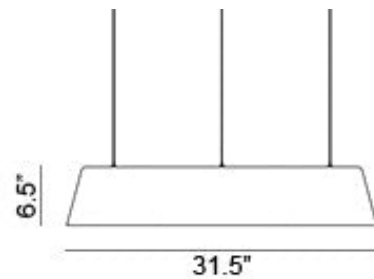

Umbrella Pendant Spec Sheet

Code / Color
7883306US / Black
7883312US / Green

Technology
4 x 16 2G11 T5 LED Bulb
- Lumens: 1900
- Color Temperature: 3000K
- Volts: 120-277
- Dimmable: No

Mounting
Designed to be mounted on standard
4-inch electrical box

Cord
- Length: 6 Feet
- Color: Clear

Canopy
Black or White (Height: 1" x Diameter:
4.75")

Dimensions
- W 31.5 - inches
- H 6.5 - inches
- L 31.5 - inches

Certifications
cUL Certified

Manufacturer: Zero

Designer: Monica Förster

AT FIVE

Tel: 646-770-4493 | Email: info@at-five.com

At Five is dedicated to sustainable lighting solutions designed to evolve with the spaces they inhabit. To support long-term use and reduce environmental impact, replacement parts are available for this product. For details or assistance, please reach out to us at: info@at-five.com.