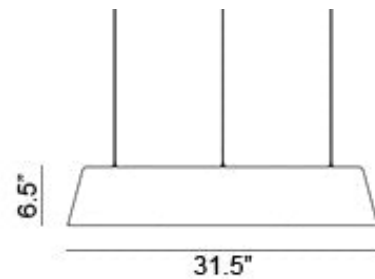

Umbrella Pendant Spec Sheet

Code / Color
7883306US / Black
7883312US / Green
7883301US / White

Technology
4 x 16 2G11 T5 LED Bulb
- Lumens: 1900
- Color Temperature: 3000K
- Volts: 120-277
- Dimmable: No

Mounting
Designed to be mounted on standard
4-inch electrical box

Cord
- Length: 6 Feet
- Color: Clear

Canopy
Black or White (Height: 1" x Diameter:
4.75")

Dimensions
- W 31.5 - inches
- H 6.5 - inches
- L 31.5 - inches

Certifications
cUL Certified

Manufacturer: Zero

Designer: Monica Förster

This spec sheet was generated on Feb 2025. For updated specifications, pricing, stock availability, and lead times, please scan the QR code.

AT FIVE

Tel: 646-770-4493 | Email: info@at-five.com