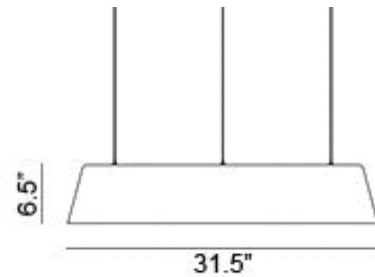

Umbrella Pendant Spec Sheet

Code / Color
7883306US / Black
7883312US / Green

Technology
4 x 16 2G11 T5 LED Bulb
- Lumens: 1900
- Color Temperature: 3000K
- Volts: 120-277
- Dimmable: No

Mounting
Designed to be mounted on standard
4-inch electrical box

Cord
- Length: 6 Feet
- Color: Clear

Canopy
Black or White (Height: 1" x Diameter:
4.75")

Dimensions
- W 31.5 - inches
- H 6.5 - inches
- L 31.5 - inches

Certifications
cUL Certified

Manufacturer: Zero

Designer: Monica Förster