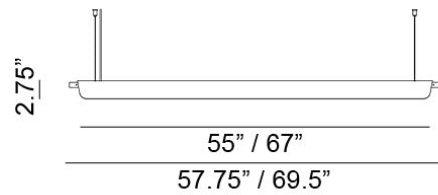

Trapets 67 Pendant Spec Sheet

Code / Color
13020306-30US / 67 Black
13022306-30US / 67 Black - Up and
Down Light
13020301-30US / 67 White
13022301-30US / 67 White - Up and
Down Light

Technology
1 x 23 BiPin T5 LED Bulb
- Lumens: 3400
- Color Temperature: 3000K
- Volts: 120-277
- Dimmable: Yes

Mounting
Designed to be mounted on standard
4-inch electrical box

Cord
- Length: 6 Feet
- Color: Clear

Canopy
Black or White (Height: 1" x Diameter:
4.75")

Dimensions
- H 2.8 - inches
- L 69.5 - inches

Certifications
cUL Certified

Manufacturer: Zero

Designer: Note Design Studio

This spec sheet was generated on Mar 2025. For updated specifications, pricing, stock availability, and lead times, please scan the QR code.

AT FIVE

Tel: 646-770-4493 | Email: info@at-five.com