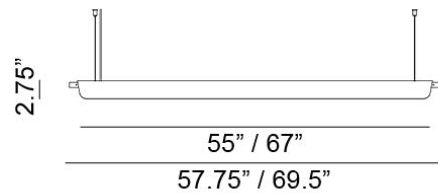

Trapets 67 Pendant Spec Sheet

Code / Color
13020306-30US / 67 Black
13022306-30US / 67 Black - Up and
Down Light
13020301-30US / 67 White
13022301-30US / 67 White - Up and
Down Light

Technology
1 x 23 BiPin T5 LED Bulb
- Lumens: 3400
- Color Temperature: 3000K
- Volts: 120-277
- Dimmable: Yes

Mounting
Designed to be mounted on standard
4-inch electrical box

Cord
- Length: 6 Feet
- Color: Clear

Canopy
Black or White (Height: 1" x Diameter:
4.75")

Dimensions
- H 2.8 - inches
- L 69.5 - inches

Certifications
cUL Certified

Manufacturer: Zero

Designer: Note Design Studio

AT FIVE

Tel: 646-770-4493 | Email: info@at-five.com

At Five is dedicated to sustainable lighting solutions designed to evolve with the spaces they inhabit. To support long-term use and reduce environmental impact, replacement parts are available for this product. For details or assistance, please reach out to us at: info@at-five.com.