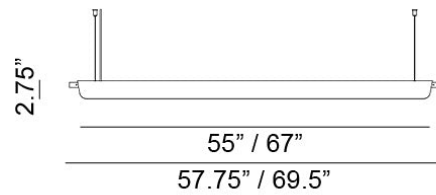

Trapets 67 Pendant Spec Sheet

Code / Color
13020306-30US / 67 Black
13022306-30US / 67 Black - Up and
Down Light
13020301-30US / 67 White
13022301-30US / 67 White - Up and
Down Light

Technology
1 x 23 BiPin T5 LED Bulb
- Lumens: 3400
- Color Temperature: 3000K
- Volts: 120-277
- Dimmable: Yes

Mounting
Designed to be mounted on standard
4-inch electrical box

Cord
- Length: 6 Feet
- Color: Clear

Canopy
Black or White (Height: 1" x Diameter:
4.75")

Dimensions
- H 2.8 - inches
- L 69.5 - inches

Certifications
cUL Certified

Manufacturer: Zero

Designer: Note Design Studio

This spec sheet was generated on Feb 2025. For updated specifications, pricing, stock availability, and lead times, please scan the QR code.

AT FIVE

Tel: 646-770-4493 | Email: info@at-five.com