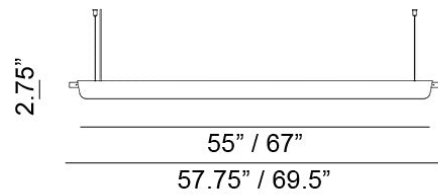

Trapets 55 Pendant Spec Sheet

Code / Color
13020106-30US / 55 Black
13022106-30US / 55 Black - Up and
Down Light
13020101-30US / 55 White
13022101-30US / 55 White - Up and
Down Light

Technology
1 x 23 BiPin T5 LED Bulb
- Lumens: 3400
- Color Temperature: 3000K
- Volts: 120-277
- Dimmable: Yes

Mounting
Designed to be mounted on standard
4-inch electrical box

Cord
- Length: 6 Feet
- Color: Clear

Canopy
Black or White (Height: 1" x Diameter:
4.75")

Dimensions
- H 2.8 - inches
- L 57.8 - inches

Certifications
cUL Certified

Manufacturer: Zero

Designer: Note Design Studio

This spec sheet was generated on Feb 2025. For updated specifications, pricing, stock availability, and lead times, please scan the QR code.

AT FIVE

Tel: 646-770-4493 | Email: info@at-five.com