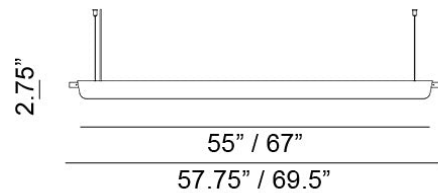

Trapets 55 Pendant Spec Sheet

Code / Color
13020106-30US / 55 Black
13022106-30US / 55 Black - Up and
Down Light
13020101-30US / 55 White
13022101-30US / 55 White - Up and
Down Light

Technology
1 x 23 BiPin T5 LED Bulb
- Lumens: 3400
- Color Temperature: 3000K
- Volts: 120-277
- Dimmable: Yes

Mounting
Designed to be mounted on standard
4-inch electrical box

Cord
- Length: 6 Feet
- Color: Clear

Canopy
Black or White (Height: 1" x Diameter:
4.75")

Dimensions
- H 2.8 - inches
- L 57.8 - inches

Certifications
cUL Certified

Manufacturer: Zero

Designer: Note Design Studio

This spec sheet was generated on Mar 2025. For updated specifications, pricing, stock availability, and lead times, please scan the QR code.

AT FIVE

Tel: 646-770-4493 | Email: info@at-five.com