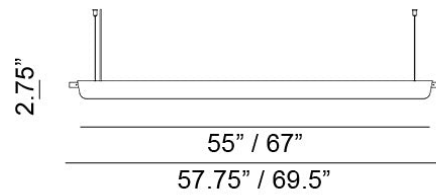

Trapets 55 Pendant Spec Sheet

Code / Color
13020106-30US / 55 Black
13022106-30US / 55 Black - Up and
Down Light
13020101-30US / 55 White
13022101-30US / 55 White - Up and
Down Light

Technology
1 x 23 BiPin T5 LED Bulb
- Lumens: 3400
- Color Temperature: 3000K
- Volts: 120-277
- Dimmable: Yes

Mounting
Designed to be mounted on standard
4-inch electrical box

Cord
- Length: 6 Feet
- Color: Clear

Canopy
Black or White (Height: 1" x Diameter:
4.75")

Dimensions
- H 2.8 - inches
- L 57.8 - inches

Certifications
cUL Certified

Manufacturer: Zero

Designer: Note Design Studio

AT FIVE

Tel: 646-770-4493 | Email: info@at-five.com

At Five is dedicated to sustainable lighting solutions designed to evolve with the spaces they inhabit. To support long-term use and reduce environmental impact, replacement parts are available for this product. For details or assistance, please reach out to us at: info@at-five.com.