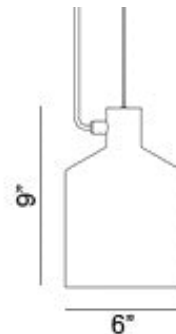

AT FIVE

Tel: 646-770-4493 | Email: info@at-five.com