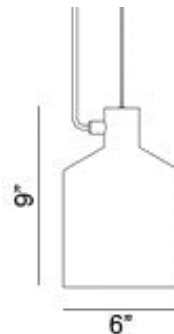

AT FIVE

Tel: 646-770-4493 | Email: info@at-five.com