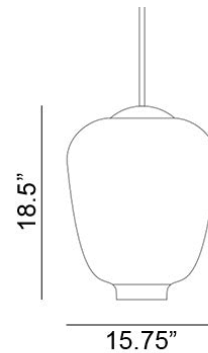

Pukeberg 470 Original Pendant Spec Sheet

Code / Color
5083182US / Opal Glass

Technology
1 x 11.5 E26 A19 LED Bulb
- Lumens: 1100
- Color Temperature: 3000K
- Volts: 120
- Dimmable: Yes

Mounting
Designed to be mounted on standard
4-inch electrical box

Cord
- Length: 5 Feet
- Color: Chrome Rod

Canopy
Black or White (Height: 1" x Diameter:
4.75")

Dimensions
- W 15.8 - inches
- H 18.5 - inches
- L 15.8 - inches

Certifications
cUL Certified

Manufacturer: Zero