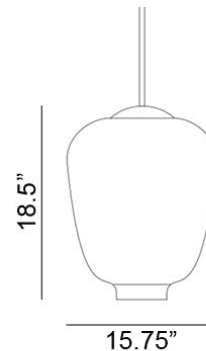

Pukeberg 470 Original Pendant Spec Sheet

Code / Color
5083182US / Opal Glass

Technology
1 x 11.5 E26 A19 LED Bulb
- Lumens: 1100
- Color Temperature: 3000K
- Volts: 120
- Dimmable: Yes

Mounting
Designed to be mounted on standard
4-inch electrical box

Cord
- Length: 2.29 Feet
- Color: Chrome Rod

Canopy
Chrome Cap (Diameter: 5.25")

Dimensions
- W 15.8 - inches
- H 18.5 - inches
- L 15.8 - inches

Certifications
cUL Certified

Manufacturer: Zero

This spec sheet was generated on Jun 2026. For updated specifications, pricing, stock availability, and lead times, please scan the QR code.