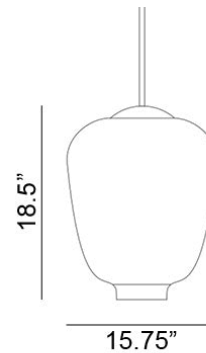

Pukeberg 470 Original Pendant Spec Sheet

Code / Color
5083182US / Opal Glass

Technology
1 x 11.5 E26 A19 LED Bulb
- Lumens: 1100
- Color Temperature: 3000K
- Volts: 120
- Dimmable: Yes

Mounting
Designed to be mounted on standard
4-inch electrical box

Cord
- Length: 5 Feet
- Color: Chrome Rod

Canopy
Black or White (Height: 1" x Diameter:
4.75")

Dimensions
- W 15.8 - inches
- H 18.5 - inches
- L 15.8 - inches

Certifications
cUL Certified

Manufacturer: Zero

This spec sheet was generated on Feb 2025. For updated specifications, pricing, stock availability, and lead times, please scan the QR code.

AT FIVE

Tel: 646-770-4493 | Email: info@at-five.com