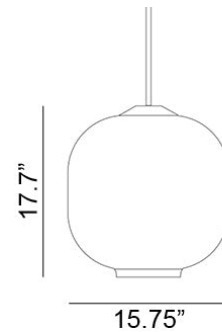

Pukeberg 450 Original Pendant Spec Sheet

Code / Color
5082182US / Opal Glass

Technology
1 x 11.5 E26 A19 LED Bulb
- Lumens: 1100
- Color Temperature: 3000K
- Volts: 120
- Dimmable: Yes

Mounting
Designed to be mounted on standard
4-inch electrical box

Cord
- Length: 2.29 Feet
- Color: Chrome Rod

Canopy
Chrome Cap (Diameter: 5.25")

Dimensions
- W 15.8 - inches
- H 17.7 - inches
- L 15.8 - inches

Certifications
cUL Certified

Manufacturer: Zero

This spec sheet was generated on Jun 2026. For updated specifications, pricing, stock availability, and lead times, please scan the QR code.