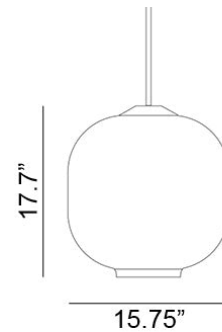

Pukeberg 450 Original Pendant Spec Sheet

Code / Color
5082182US / Opal Glass

Technology
1 x 11.5 E26 A19 LED Bulb
- Lumens: 1100
- Color Temperature: 3000K
- Volts: 120
- Dimmable: Yes

Mounting
Designed to be mounted on standard
4-inch electrical box

Cord
- Length: 5 Feet
- Color: Chrome Rod

Canopy
Black or White (Height: 1" x Diameter:
4.75")

Dimensions
- W 15.8 - inches
- H 17.7 - inches
- L 15.8 - inches

Certifications
cUL Certified

Manufacturer: Zero