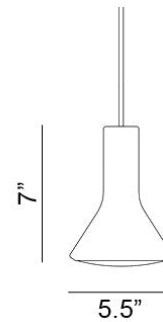

This spec sheet was generated on Jun 2026. For updated specifications, pricing, stock availability, and lead times, please scan the QR code.

AT FIVE

Tel: 646-770-4493 | Email: info@at-five.com

At Five is dedicated to sustainable lighting solutions designed to evolve with the spaces they inhabit. To support long-term use and reduce environmental impact, replacement parts are available for this product. For details or assistance, please reach out to us at: info@at-five.com.