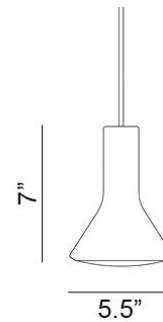

This spec sheet was generated on Mar 2025. For updated specifications, pricing, stock availability, and lead times, please scan the QR code.

AT FIVE

Tel: 646-770-4493 | Email: info@at-five.com