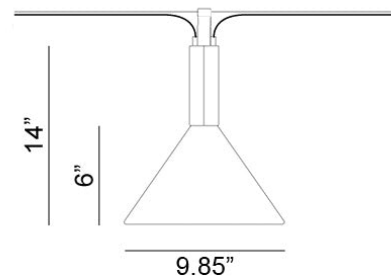

Lumo Wire Pendant Spec Sheet

Code / Color

12133106US / Black
12133166US / Brown-Gray
12133111US / Gray
12133112US / Green
12133141US / Orange

Technology

1 x 6.5 GU10 MR16 LED Bulb
- Lumens: 500
- Color Temperature: 3000K
- Volts: 120
- Dimmable: Yes

Mounting

Designed to be mounted on standard
4-inch electrical box

Cord

- Color: Black, White or Clear

Canopy

Black or White (Height: 1.15" x
Diameter: 8.25")

Dimensions

- W 9.9 - inches
- H 14.0 - inches
- L 9.9 - inches

Certifications

cUL Certified

Manufacturer: Zero

Designer: Thomas Bernstrand

AT FIVE

Tel: 646-770-4493 | Email: info@at-five.com