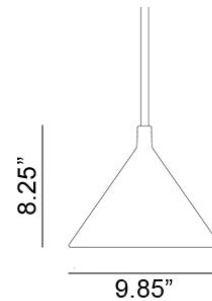

Certifications

cUL Certified

Manufacturer: Zero

Designer: Thomas Bernstrand

AT FIVE

Tel: 646-770-4493 | Email: info@at-five.com

At Five is dedicated to sustainable lighting solutions designed to evolve with the spaces they inhabit. To support long-term use and reduce environmental impact, replacement parts are available for this product. For details or assistance, please reach out to us at: info@at-five.com.