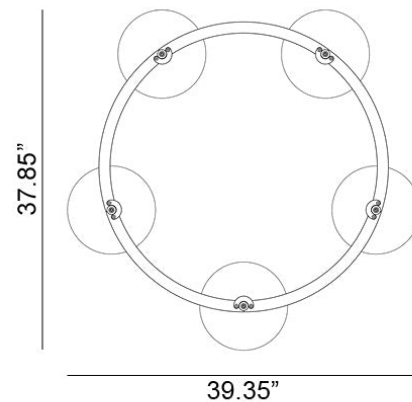

1 x 6.5 GU10 MR16 LED Bulb
- Lumens: 500
- Color Temperature: 3000K
- Volts: 120
- Dimmable: Yes

Mounting

Designed to be mounted on standard
4-inch electrical box

Cord

- Length: 6 Feet
- Color: Black, White or Clear

Canopy

Black or White (Height: 1.15" x
Diameter: 8.25")

Dimensions

- W 39.4 - inches
- H 37.9 - inches
- L 39.4 - inches

Certifications

cUL Certified

Manufacturer: Zero

Designer: Thomas Bernstrand