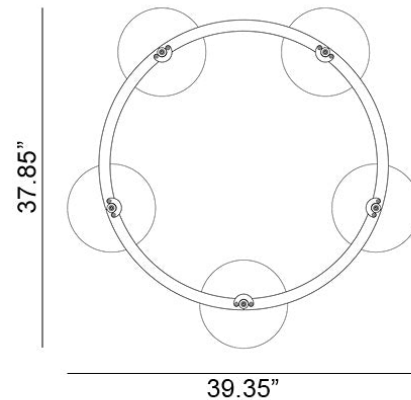

Lumo 5-Light Circle Pendant Spec Sheet

Code / Color

5X-12131106US-CIRCLE / Black
5X-12131166US-CIRCLE / Brown-Gray
5X-12131111US-CIRCLE / Gray
5X-12131112US-CIRCLE / Green
5X-12131141US-CIRCLE / Orange

Technology

1 x 6.5 GU10 MR16 LED Bulb
- Lumens: 500
- Color Temperature: 3000K
- Volts: 120
- Dimmable: Yes

Mounting

Designed to be mounted on standard
4-inch electrical box

Cord

- Length: 6 Feet
- Color: Black, White or Clear

Canopy

Black or White (Height: 1.15" x
Diameter: 8.25")

Dimensions

- W 39.4 - inches
- H 37.9 - inches
- L 39.4 - inches

Certifications

cUL Certified

Manufacturer: Zero

Designer: Thomas Bernstrand

This spec sheet was generated on Feb 2025. For updated specifications, pricing, stock availability, and lead times, please scan the QR code.

AT FIVE

Tel: 646-770-4493 | Email: info@at-five.com