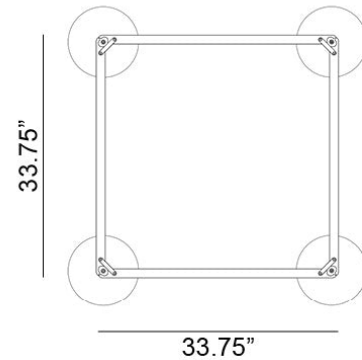

Canopy

Black or White (Height: 1.15" x
Diameter: 8.25")

Dimensions

- W 33.8 - inches
- H 7.9 - inches
- L 33.8 - inches

Certifications

cUL Certified

Manufacturer: Zero

Designer: Thomas Bernstrand