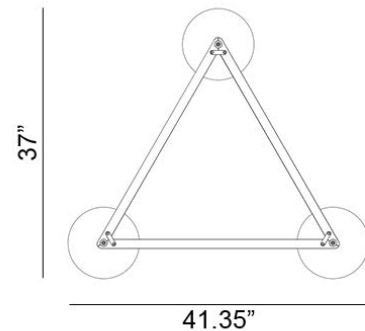

Technology
1 x 6.5 GU10 MR16 LED Bulb
- Lumens: 500
- Color Temperature: 3000K
- Volts: 120
- Dimmable: Yes

Mounting
Designed to be mounted on standard
4-inch electrical box

Cord
- Length: 6 Feet
- Color: Black, White or Clear

Canopy
Black or White (Height: 1.15" x
Diameter: 8.25")

Dimensions
- W 37.0 - inches
- H 7.9 - inches
- L 41.4 - inches

Certifications
cUL Certified

Manufacturer: Zero

Designer: Thomas Bernstrand

This spec sheet was generated on Feb 2025. For updated specifications, pricing, stock availability, and lead times, please scan the QR code.