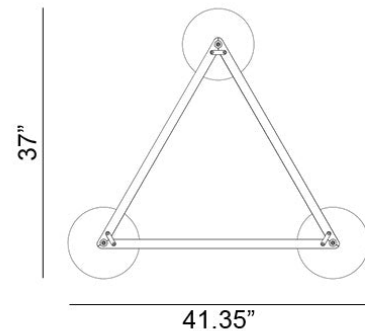

Technology
1 x 6.5 GU10 MR16 LED Bulb
- Lumens: 500
- Color Temperature: 3000K
- Volts: 120
- Dimmable: Yes

Mounting
Designed to be mounted on standard
4-inch electrical box

Cord
- Length: 6 Feet
- Color: Black, White or Clear

Canopy
Black or White (Height: 1.15" x
Diameter: 8.25")

Dimensions
- W 37.0 - inches
- H 7.9 - inches
- L 41.4 - inches

Certifications
cUL Certified

Manufacturer: Zero

Designer: Thomas Bernstrand

AT FIVE

Tel: 646-770-4493 | Email: info@at-five.com