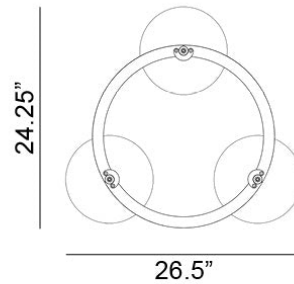

Canopy

Black or White (Height: 1.15" x
Diameter: 8.25")

Dimensions

- W 24.3 - inches
- H 7.9 - inches
- L 26.5 - inches

Certifications

cUL Certified

Manufacturer: Zero

Designer: Thomas Bernstrand