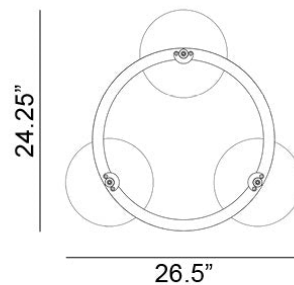

Canopy

Black or White (Height: 1.15" x
Diameter: 8.25")

Dimensions

- W 24.3 - inches
- H 7.9 - inches
- L 26.5 - inches

Certifications

cUL Certified

Manufacturer: Zero

Designer: Thomas Bernstrand