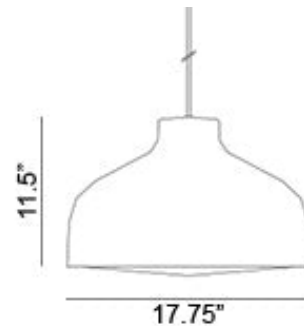

Lens Pendant Spec Sheet

Code / Color
8102306US / Black
8102301US / White

Technology
1 x 11.5 E26 A19 LED Bulb
- Lumens: 1100
- Color Temperature: 3000K
- Volts: 120
- Dimmable: Yes

Mounting
Designed to be mounted on standard
4-inch electrical box

Cord
- Length: 6 Feet
- Color: Black or White

Canopy
Black or White (Height: 1" x Diameter:
4.75")

Dimensions
- W 17.8 - inches
- H 11.5 - inches
- L 17.8 - inches

Certifications
cUL Certified

Manufacturer: Zero

Designer: Jens Fager

AT FIVE

Tel: 646-770-4493 | Email: info@at-five.com

At Five is dedicated to sustainable lighting solutions designed to evolve with the spaces they inhabit. To support long-term use and reduce environmental impact, replacement parts are available for this product. For details or assistance, please reach out to us at: info@at-five.com.