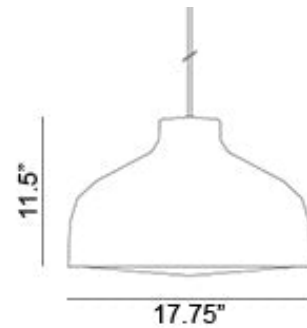

Lens Pendant Spec Sheet

Code / Color
8102306US / Black
8102301US / White

Technology
1 x 11.5 E26 A19 LED Bulb
- Lumens: 1100
- Color Temperature: 3000K
- Volts: 120
- Dimmable: Yes

Mounting
Designed to be mounted on standard
4-inch electrical box

Cord
- Length: 6 Feet
- Color: Black or White

Canopy
Black or White (Height: 1" x Diameter:
4.75")

Dimensions
- W 17.8 - inches
- H 11.5 - inches
- L 17.8 - inches

Certifications
cUL Certified

Manufacturer: Zero

Designer: Jens Fager

This spec sheet was generated on Feb 2025. For updated specifications, pricing, stock availability, and lead times, please scan the QR code.

AT FIVE

Tel: 646-770-4493 | Email: info@at-five.com