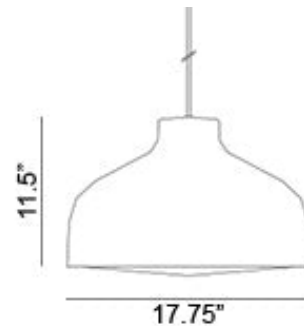

Lens Pendant Spec Sheet

Code / Color
8102306US / Black
8102301US / White

Technology
1 x 11.5 E26 A19 LED Bulb
- Lumens: 1100
- Color Temperature: 3000K
- Volts: 120
- Dimmable: Yes

Mounting
Designed to be mounted on standard
4-inch electrical box

Cord
- Length: 6 Feet
- Color: Black or White

Canopy
Black or White (Height: 1" x Diameter:
4.75")

Dimensions
- W 17.8 - inches
- H 11.5 - inches
- L 17.8 - inches

Certifications
cUL Certified

Manufacturer: Zero

Designer: Jens Fager

This spec sheet was generated on Mar 2025. For updated specifications, pricing, stock availability, and lead times, please scan the QR code.

AT FIVE

Tel: 646-770-4493 | Email: info@at-five.com