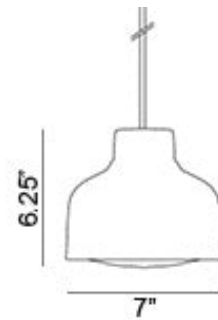

Lens Compact Pendant Spec Sheet

Code / Color
8102106US / Black
8102101US / White

Technology
1 x 10 GU24 Puck LED Bulb
- Lumens: 800
- Color Temperature: 3000K
- Volts: 120
- Dimmable: Yes

Mounting
Designed to be mounted on standard
4-inch electrical box

Cord
- Length: 6 Feet
- Color: Black or White

Canopy
Black or White (Height: 1" x Diameter:
4.75")

Dimensions
- W 7.0 - inches
- H 6.3 - inches
- L 7.0 - inches

Certifications
cUL Certified

Manufacturer: Zero

Designer: Jens Fager

This spec sheet was generated on Feb 2025. For updated specifications, pricing, stock availability, and lead times, please scan the QR code.

AT FIVE

Tel: 646-770-4493 | Email: info@at-five.com