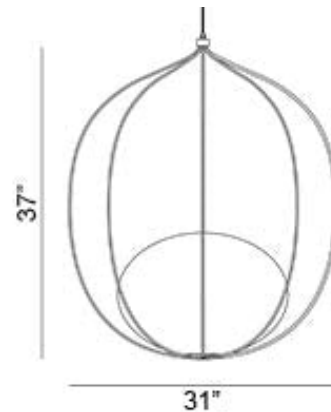

Hoop Large Pendant Spec Sheet

Code / Color
8428306US / Black
8428308US / Blue
8428341US / Orange
8428301US / White

Technology
1 x 11.5 GU24 A19 LED Bulb
- Lumens: 1100
- Color Temperature: 3000K
- Volts: 120
- Dimmable: Yes

Mounting
Designed to be mounted on standard
4-inch electrical box

Cord
- Length: 6 Feet
- Color: Black or White

Canopy
Black or White (Height: 1.15" x
Diameter: 8.25")

Dimensions
- W 31.0 - inches
- H 37.0 - inches
- L 31.0 - inches

Certifications
cUL Certified

Manufacturer: Zero

Designer: Front Design

AT FIVE

Tel: 646-770-4493 | Email: info@at-five.com