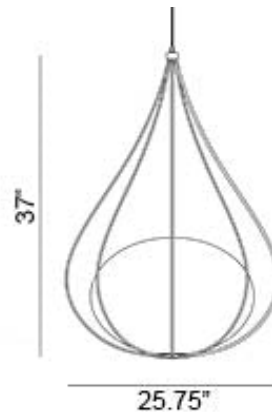

Hoop Drop Pendant Spec Sheet

Code / Color
8424306US / Black
8424308US / Blue
8424341US / Orange
8424301US / White

Technology
1 x 11.5 GU24 A19 LED Bulb
- Lumens: 1100
- Color Temperature: 3000K
- Volts: 120
- Dimmable: Yes

Mounting
Designed to be mounted on standard
4-inch electrical box

Cord
- Length: 6 Feet
- Color: Black or White

Canopy
Black or White (Height: 1.15" x
Diameter: 8.25")

Dimensions
- W 25.8 - inches
- H 37.0 - inches
- L 25.8 - inches

Certifications
cUL Certified

Manufacturer: Zero

Designer: Front Design

AT FIVE

Tel: 646-770-4493 | Email: info@at-five.com