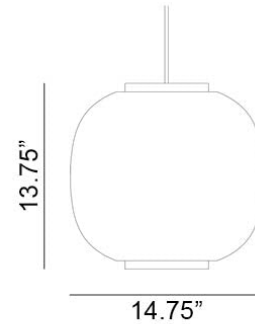

Haze Pendant Spec Sheet

Code / Color
16400106-27US / Black
16400145-27US / Petroleum
16400101-27US / White

Technology
1 x 11.5 E26 A19 LED Bulb
- Lumens: 1100
- Color Temperature: 3000K
- Volts: 120
- Dimmable: Yes

Mounting
Designed to be mounted on standard
4-inch electrical box

Cord
- Length: 6 Feet
- Color: White

Canopy
Black or White (Height: 1" x Diameter:
4.75")

Dimensions
- W 14.8 - inches
- H 13.8 - inches
- L 14.8 - inches

Certifications
cUL Certified

Manufacturer: Zero

Designer: Samuel Wilkinson

AT FIVE

Tel: 646-770-4493 | Email: info@at-five.com

At Five is dedicated to sustainable lighting solutions designed to evolve with the spaces they inhabit. To support long-term use and reduce environmental impact, replacement parts are available for this product. For details or assistance, please reach out to us at: info@at-five.com.