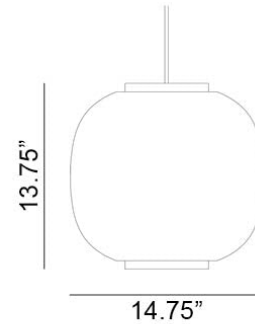

Haze Pendant Spec Sheet

Code / Color
16400106-27US / Black
16400145-27US / Petroleum
16400101-27US / White

Technology
1 x 11.5 E26 A19 LED Bulb
- Lumens: 1100
- Color Temperature: 3000K
- Volts: 120
- Dimmable: Yes

Mounting
Designed to be mounted on standard
4-inch electrical box

Cord
- Length: 6 Feet
- Color: White

Canopy
Black or White (Height: 1" x Diameter:
4.75")

Dimensions
- W 14.8 - inches
- H 13.8 - inches
- L 14.8 - inches

Certifications
cUL Certified

Manufacturer: Zero

Designer: Samuel Wilkinson

This spec sheet was generated on Feb 2025. For updated specifications, pricing, stock availability, and lead times, please scan the QR code.

AT FIVE

Tel: 646-770-4493 | Email: info@at-five.com