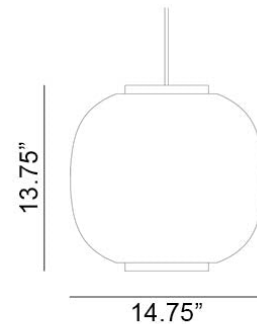

Haze Pendant Spec Sheet

Code / Color
16400106-27US / Black
16400145-27US / Petroleum
16400101-27US / White

Technology
1 x 11.5 E26 A19 LED Bulb
- Lumens: 1100
- Color Temperature: 3000K
- Volts: 120
- Dimmable: Yes

Mounting
Designed to be mounted on standard
4-inch electrical box

Cord
- Length: 6 Feet
- Color: White

Canopy
Black or White (Height: 1" x Diameter:
4.75")

Dimensions
- W 14.8 - inches
- H 13.8 - inches
- L 14.8 - inches

Certifications
cUL Certified

Manufacturer: Zero

Designer: Samuel Wilkinson

This spec sheet was generated on Feb 2025. For updated specifications, pricing, stock availability, and lead times, please scan the QR code.

AT FIVE

Tel: 646-770-4493 | Email: info@at-five.com