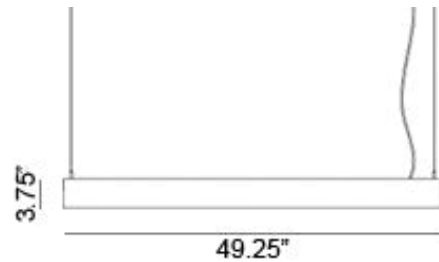

Technology  
1 x 23 BiPin T5 LED Bulb  
- Lumens: 3400  
- Color Temperature: 3000K  
- Volts: 120-277  
- Dimmable: Yes

Mounting  
Designed to be mounted on standard  
4-inch electrical box

Cord  
- Length: 6 Feet  
- Color: Clear

Canopy  
Black or White (Height: 1" x Diameter:  
4.75")

Dimensions  
- H 3.8 - inches  
- L 49.3 - inches

Certifications  
cUL Certified

Manufacturer: Zero

Designer: Front Design

This spec sheet was generated on Feb 2025. For updated specifications, pricing, stock availability, and lead times, please scan the QR code.