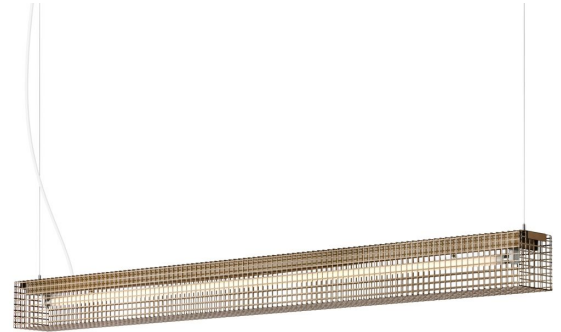

Grid Pendant Spec Sheet

Code / Color
8129141US / Expanded Orange
8129114US / Expanded Yellow
8129176US / Expanded Metal
8129177US / Expanded Gold
8128114US / Square Yellow
8128141US / Square Orange
8128176US / Square Metal
8128177US / Square Gold

Technology
1 x 14 BiPin T5 LED Bulb
- Lumens: 2000
- Color Temperature: 3000K
- Volts: 120-277
- Dimmable: Yes

Mounting
Designed to be mounted on standard
4-inch electrical box

Cord
- Length: 6 Feet
- Color: Clear

Canopy
Black or White (Height: 1" x Diameter:
4.75")

Dimensions
- H 3.8 - inches
- L 49.3 - inches

Certifications
cUL Certified

Manufacturer: Zero

Designer: Front Design

AT FIVE

Tel: 646-770-4493 | Email: info@at-five.com