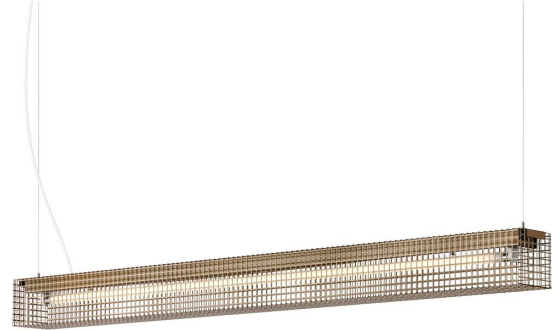

# Grid Pendant Spec Sheet

Code / Color  
8127141US / Expanded Orange  
8127114US / Expanded Yellow  
8127176US / Expanded Metal  
8127177US / Expanded Gold  
8126114US / Square Yellow  
8126141US / Square Orange  
8126176US / Square Metal  
8126177US / Square Gold

Technology  
1 x 23 BiPin T5 LED Bulb  
- Lumens: 3400  
- Color Temperature: 3000K  
- Volts: 120-277  
- Dimmable: Yes

Mounting  
Designed to be mounted on standard  
4-inch electrical box

Cord  
- Length: 6 Feet  
- Color: Clear

Canopy  
Black or White (Height: 1" x Diameter:  
4.75")

Dimensions  
- H 3.8 - inches  
- L 49.3 - inches

Certifications  
cUL Certified

Manufacturer: Zero

Designer: Front Design

This spec sheet was generated on Feb 2025. For updated specifications, pricing, stock availability, and lead times, please scan the QR code.