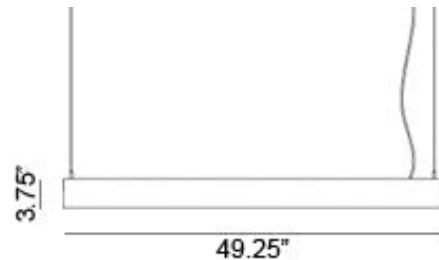

Technology
1 x 14 BiPin T5 LED Bulb
- Lumens: 2000
- Color Temperature: 3000K
- Volts: 120-277
- Dimmable: Yes

Mounting
Designed to be mounted on standard
4-inch electrical box

Cord
- Length: 6 Feet
- Color: Clear

Canopy
Black or White (Height: 1" x Diameter:
4.75")

Dimensions
- H 3.8 - inches
- L 49.3 - inches

Certifications
cUL Certified

Manufacturer: Zero

Designer: Front Design

AT FIVE

Tel: 646-770-4493 | Email: info@at-five.com