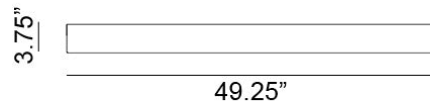

Grid Ceiling Spec Sheet

This spec sheet was generated on Jun 2026. For updated specifications, pricing, stock availability, and lead times, please scan the QR code.

Code / Color
8139114US / Expanded Yellow
8139141US / Expanded Orange
8139176US / Expanded Metal
8139177US / Expanded Gold
8138114US / Square Yellow
8138141US / Square Orange
8138176US / Square Metal
8138177US / Square Gold

Technology
1 x 14 BiPin T5 LED Bulb
- Lumens: 2000
- Color Temperature: 3000K
- Volts: 120-277
- Dimmable: Yes

Mounting
Designed to be mounted on standard
4-inch electrical box

Canopy
Black or White (Height: 1" x Diameter:
4.75")

Dimensions
- H 3.8 - inches
- L 49.3 - inches

Certifications
cUL Certified

Manufacturer: Zero

Designer: Front Design

AT FIVE

Tel: 646-770-4493 | Email: info@at-five.com

At Five is dedicated to sustainable lighting solutions designed to evolve with the spaces they inhabit. To support long-term use and reduce environmental impact, replacement parts are available for this product. For details or assistance, please reach out to us at: info@at-five.com.