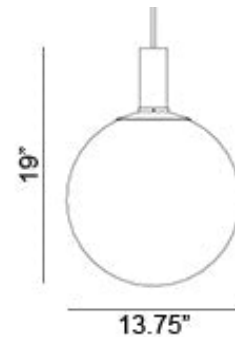

Fog 400 Pendant Spec Sheet

Code / Color
8311506US / Black
8311578US / Copper
8311501US / White

Technology
1 x 6.5 GU10 MR16 LED Bulb
- Lumens: 500
- Color Temperature: 3000K
- Volts: 120
- Dimmable: Yes

Mounting
Designed to be mounted on standard
4-inch electrical box

Cord
- Length: 6 Feet
- Color: Black or White

Canopy
Black or White (Height: 1" x Diameter:
4.75")

Dimensions
- W 15.8 - inches
- H 20.8 - inches
- L 15.8 - inches

Certifications
cUL Certified

Manufacturer: Zero

Designer: Front Design

AT FIVE

Tel: 646-770-4493 | Email: info@at-five.com

At Five is dedicated to sustainable lighting solutions designed to evolve with the spaces they inhabit. To support long-term use and reduce environmental impact, replacement parts are available for this product. For details or assistance, please reach out to us at: info@at-five.com.