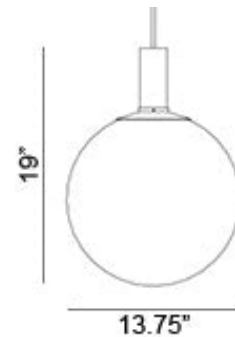

Fog 400 Pendant Spec Sheet

Code / Color
8311506US / Black
8311578US / Copper
8311501US / White

Technology
1 x 6.5 GU10 MR16 LED Bulb
- Lumens: 500
- Color Temperature: 3000K
- Volts: 120
- Dimmable: Yes

Mounting
Designed to be mounted on standard
4-inch electrical box

Cord
- Length: 6 Feet
- Color: Black or White

Canopy
Black or White (Height: 1" x Diameter:
4.75")

Dimensions
- W 15.8 - inches
- H 20.8 - inches
- L 15.8 - inches

Certifications
cUL Certified

Manufacturer: Zero

Designer: Front Design

This spec sheet was generated on Feb 2025. For updated specifications, pricing, stock availability, and lead times, please scan the QR code.

AT FIVE

Tel: 646-770-4493 | Email: info@at-five.com