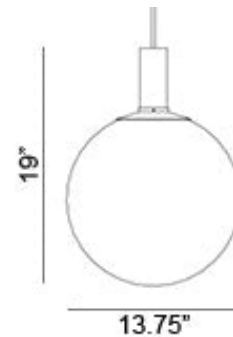

Fog 400 Pendant Spec Sheet

Code / Color
8311506US / Black
8311578US / Copper
8311501US / White

Technology
1 x 6.5 GU10 MR16 LED Bulb
- Lumens: 500
- Color Temperature: 3000K
- Volts: 120
- Dimmable: Yes

Mounting
Designed to be mounted on standard
4-inch electrical box

Cord
- Length: 6 Feet
- Color: Black or White

Canopy
Black or White (Height: 1" x Diameter:
4.75")

Dimensions
- W 15.8 - inches
- H 20.8 - inches
- L 15.8 - inches

Certifications
cUL Certified

Manufacturer: Zero

Designer: Front Design

This spec sheet was generated on Feb 2025. For updated specifications, pricing, stock availability, and lead times, please scan the QR code.

AT FIVE

Tel: 646-770-4493 | Email: info@at-five.com