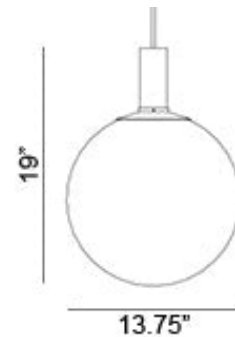

Fog 350 Pendant Spec Sheet

Code / Color
8311306US / Black
8311378US / Copper
8311301US / White

Technology
1 x 6.5 GU10 MR16 LED Bulb
- Lumens: 500
- Color Temperature: 3000K
- Volts: 120
- Dimmable: Yes

Mounting
Designed to be mounted on standard
4-inch electrical box

Cord
- Length: 6 Feet
- Color: Black or White

Canopy
Black or White (Height: 1" x Diameter:
4.75")

Dimensions
- W 13.8 - inches
- H 19.0 - inches
- L 13.8 - inches

Certifications
cUL Certified

Manufacturer: Zero

Designer: Front Design

This spec sheet was generated on Mar 2025. For updated specifications, pricing, stock availability, and lead times, please scan the QR code.

AT FIVE

Tel: 646-770-4493 | Email: info@at-five.com