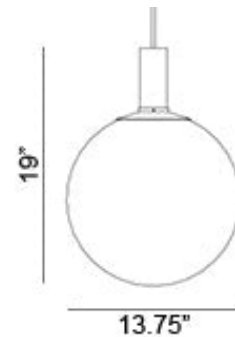

Fog 300 Pendant Spec Sheet

Code / Color
8311106US / Black
8311178US / Copper
8311101US / White

Technology
1 x 6.5 GU10 MR16 LED Bulb
- Lumens: 500
- Color Temperature: 3000K
- Volts: 120
- Dimmable: Yes

Mounting
Designed to be mounted on standard
4-inch electrical box

Cord
- Length: 6 Feet
- Color: Black or White

Canopy
Black or White (Height: 1" x Diameter:
4.75")

Dimensions
- W 11.8 - inches
- H 17.0 - inches
- L 11.8 - inches

Certifications
cUL Certified

Manufacturer: Zero

Designer: Front Design

This spec sheet was generated on Feb 2025. For updated specifications, pricing, stock availability, and lead times, please scan the QR code.

AT FIVE

Tel: 646-770-4493 | Email: info@at-five.com