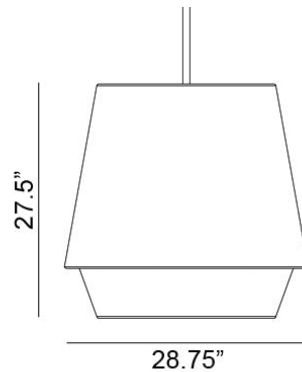

Elements XL Pendant Spec Sheet

Code / Color
8330517US / Apricot
8330508US / Blue
8330501US / White

Technology
1 x 11.5 E26 A19 LED Bulb
- Lumens: 1100
- Color Temperature: 3000K
- Volts: 120
- Dimmable: Yes

Mounting
Designed to be mounted on standard
4-inch electrical box

Cord
- Length: 6 Feet
- Color: White

Canopy
Black or White (Height: 1" x Diameter:
4.75")

Dimensions
- W 28.8 - inches
- H 27.75 - inches
- L 28.8 - inches

Certifications
cUL Certified

Manufacturer: Zero

Designer: Note Design Studio

This spec sheet was generated on Feb 2025. For updated specifications, pricing, stock availability, and lead times, please scan the QR code.

AT FIVE

Tel: 646-770-4493 | Email: info@at-five.com