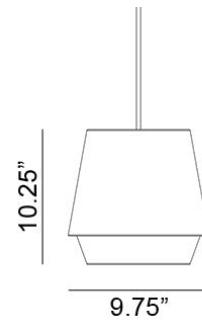

This spec sheet was generated on Feb 2025. For updated specifications, pricing, stock availability, and lead times, please scan the QR code.

AT FIVE

Tel: 646-770-4493 | Email: info@at-five.com