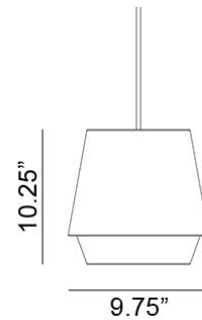

This spec sheet was generated on Jun 2026. For updated specifications, pricing, stock availability, and lead times, please scan the QR code.

AT FIVE

Tel: 646-770-4493 | Email: info@at-five.com

At Five is dedicated to sustainable lighting solutions designed to evolve with the spaces they inhabit. To support long-term use and reduce environmental impact, replacement parts are available for this product. For details or assistance, please reach out to us at: info@at-five.com.