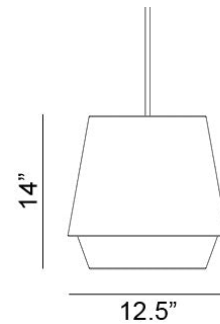

Elements Large Pendant Spec Sheet

Code / Color
8330317US / Apricot
8330308US / Blue
8330301US / White

Technology
1 x 11.5 E26 A19 LED Bulb
- Lumens: 1100
- Color Temperature: 3000K
- Volts: 120
- Dimmable: Yes

Mounting
Designed to be mounted on standard
4-inch electrical box

Cord
- Length: 6 Feet
- Color: White

Canopy
Black or White (Height: 1" x Diameter:
4.75")

Dimensions
- W 12.5 - inches
- H 14.0 - inches
- L 12.5 - inches

Certifications
cUL Certified

Manufacturer: Zero

Designer: Note Design Studio

This spec sheet was generated on Mar 2025. For updated specifications, pricing, stock availability, and lead times, please scan the QR code.

AT FIVE

Tel: 646-770-4493 | Email: info@at-five.com