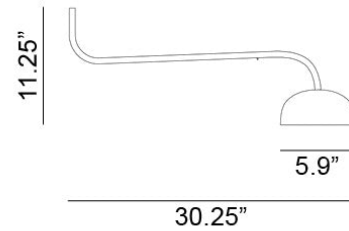

Curve Crown D300 Pendant Spec Sheet

Code / Color

16041508-30US / Blue Metal
16041512-30US / Green Metal
16041546-30US / Ivory Metal
16041501-30US / White Metal

Technology

3 x 5 G9 T4 LED Bulb
- Lumens: 550
- Color Temperature: 3000K
- Volts: 120
- Dimmable: Yes

Mounting

Designed to be mounted on standard
4-inch electrical box

Cord

- Length: 6 Feet
- Color: White

Canopy

Black or White (Height: 1.15" x
Diameter: 8.25")

Dimensions

- W 33.3 - inches
- H 14.2 - inches
- L 33.3 - inches

Certifications

cUL Certified

Manufacturer: Zero

Designer: Front Design

AT FIVE

Tel: 646-770-4493 | Email: info@at-five.com