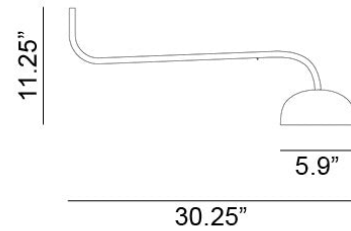

Curve Crown D300 Pendant Spec Sheet

Code / Color
16041508-30US / Blue Metal
16041512-30US / Green Metal
16041546-30US / Ivory Metal
16041501-30US / White Metal

Technology
3 x 5 G9 T4 LED Bulb
- Lumens: 550
- Color Temperature: 3000K
- Volts: 120
- Dimmable: Yes

Mounting
Designed to be mounted on standard
4-inch electrical box

Cord
- Length: 6 Feet
- Color: White

Canopy
Black or White (Height: 1.15" x
Diameter: 8.25")

Dimensions
- W 33.3 - inches
- H 14.2 - inches
- L 33.3 - inches

Certifications
cUL Certified

Manufacturer: Zero

Designer: Front Design

AT FIVE

Tel: 646-770-4493 | Email: info@at-five.com

At Five is dedicated to sustainable lighting solutions designed to evolve with the spaces they inhabit. To support long-term use and reduce environmental impact, replacement parts are available for this product. For details or assistance, please reach out to us at: info@at-five.com.