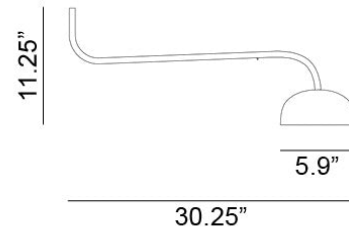

Curve Crown D200 Pendant Spec Sheet

Code / Color
16041308-30US / Blue Metal
16041312-30US / Green Metal
16041346-30US / Ivory Metal
16041301-30US / White Metal

Technology
2 x 5 G9 T4 LED Bulb
- Lumens: 550
- Color Temperature: 3000K
- Volts: 120
- Dimmable: Yes

Mounting
Designed to be mounted on standard
4-inch electrical box

Cord
- Length: 6 Feet
- Color: White

Canopy
Black or White (Height: 1.15" x
Diameter: 8.25")

Dimensions
- W 31.3 - inches
- H 12.4 - inches
- L 31.3 - inches

Certifications
cUL Certified

Manufacturer: Zero

Designer: Front Design

AT FIVE

Tel: 646-770-4493 | Email: info@at-five.com