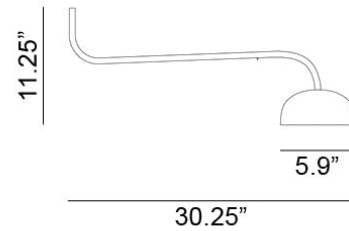

Curve Crown D150 Pendant Spec Sheet

Code / Color
16041108-30US / Blue Metal
16041112-30US / Green Metal
16041146-30US / Ivory Metal
16041101-30US / White Metal

Technology
2 x 5 G9 T4 LED Bulb
- Lumens: 550
- Color Temperature: 3000K
- Volts: 120
- Dimmable: Yes

Mounting
Designed to be mounted on standard
4-inch electrical box

Cord
- Length: 6 Feet
- Color: White

Canopy
Black or White (Height: 1.15" x
Diameter: 8.25")

Dimensions
- W 30.3 - inches
- H 11.3 - inches
- L 30.3 - inches

Certifications
cUL Certified

Manufacturer: Zero

Designer: Front Design

This spec sheet was generated on Feb 2025. For updated specifications, pricing, stock availability, and lead times, please scan the QR code.

AT FIVE

Tel: 646-770-4493 | Email: info@at-five.com