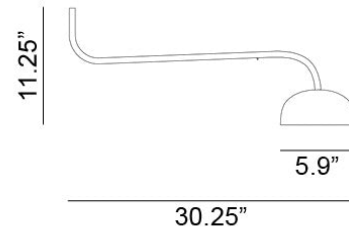

Curve Crown D150 Pendant Spec Sheet

Code / Color

16041108-30US / Blue Metal
16041112-30US / Green Metal
16041146-30US / Ivory Metal
16041101-30US / White Metal

Technology

2 x 5 G9 T4 LED Bulb
- Lumens: 550
- Color Temperature: 3000K
- Volts: 120
- Dimmable: Yes

Mounting

Designed to be mounted on standard
4-inch electrical box

Cord

- Length: 6 Feet
- Color: White

Canopy

Black or White (Height: 1.15" x
Diameter: 8.25")

Dimensions

- W 30.3 - inches
- H 11.3 - inches
- L 30.3 - inches

Certifications

cUL Certified

Manufacturer: Zero

Designer: Front Design

AT FIVE

Tel: 646-770-4493 | Email: info@at-five.com

At Five is dedicated to sustainable lighting solutions designed to evolve with the spaces they inhabit. To support long-term use and reduce environmental impact, replacement parts are available for this product. For details or assistance, please reach out to us at: info@at-five.com.