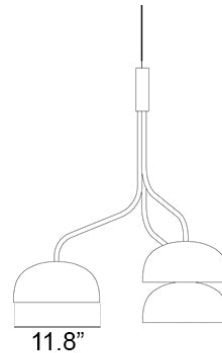

Curve Cluster Single Small Metal D300 Pendant Spec Sheet

Code / Color
16043512-30US / Green
16043501-30US / White

Technology
3 x 11.5 E26 A19 LED Bulb
- Lumens: 1100
- Color Temperature: 3000K
- Volts: 120
- Dimmable: Yes

Mounting
Designed to be mounted on standard
4-inch electrical box

Cord
- Length: 6 Feet
- Color: Black or White

Canopy
Black or White (Height: 1" x Diameter:
4.75")

Dimensions
- W 35.25 - inches
- H 34.8 - inches
- L 35.25 - inches

Certifications
cUL Certified

Manufacturer: Zero

Designer: Front Design

34.8"