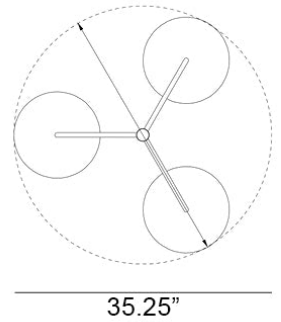

Curve Cluster Single Small Metal D300 Pendant Spec Sheet

Code / Color
16043512-30US / Green
16043501-30US / White

Technology
3 x 11.5 E26 A19 LED Bulb
- Lumens: 1100
- Color Temperature: 3000K
- Volts: 120
- Dimmable: Yes

Mounting
Designed to be mounted on standard
4-inch electrical box

Cord
- Length: 6 Feet
- Color: Black or White

Canopy
Black or White (Height: 1" x Diameter:
4.75")

Dimensions
- W 35.25 - inches
- H 34.8 - inches
- L 35.25 - inches

Certifications
cUL Certified

Manufacturer: Zero

Designer: Front Design

This spec sheet was generated on Feb 2025. For updated specifications, pricing, stock availability, and lead times, please scan the QR code.

AT FIVE

Tel: 646-770-4493 | Email: info@at-five.com