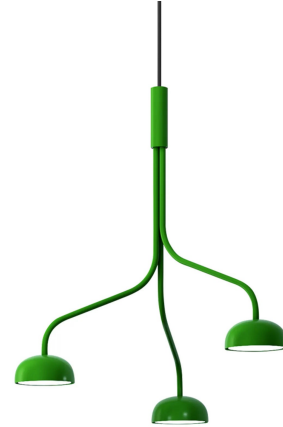

Curve Cluster Single Small Metal D300 Pendant Spec Sheet

Code / Color
16043512-30US / Green
16043501-30US / White

Technology
3 x 11.5 E26 A19 LED Bulb
- Lumens: 1100
- Color Temperature: 3000K
- Volts: 120
- Dimmable: Yes

Mounting
Designed to be mounted on standard
4-inch electrical box

Cord
- Length: 6 Feet
- Color: Black or White

Canopy
Black or White (Height: 1" x Diameter:
4.75")

Dimensions
- W 35.25 - inches
- H 34.8 - inches
- L 35.25 - inches

Certifications
cUL Certified

Manufacturer: Zero

Designer: Front Design

This spec sheet was generated on Feb 2025. For updated specifications, pricing, stock availability, and lead times, please scan the QR code.

AT FIVE

Tel: 646-770-4493 | Email: info@at-five.com