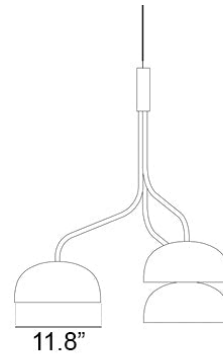

Curve Cluster Single Small Metal D300 Pendant Spec Sheet

Code / Color
16043512-30US / Green
16043501-30US / White

Technology
3 x 11.5 E26 A19 LED Bulb
- Lumens: 1100
- Color Temperature: 3000K
- Volts: 120
- Dimmable: Yes

Mounting
Designed to be mounted on standard
4-inch electrical box

Cord
- Length: 6 Feet
- Color: Black or White

Canopy
Black or White (Height: 1" x Diameter:
4.75")

Dimensions
- W 35.25 - inches
- H 34.8 - inches
- L 35.25 - inches

Certifications
cUL Certified

Manufacturer: Zero

Designer: Front Design

This spec sheet was generated on Feb 2025. For updated specifications, pricing, stock availability, and lead times, please scan the QR code.

AT FIVE

Tel: 646-770-4493 | Email: info@at-five.com