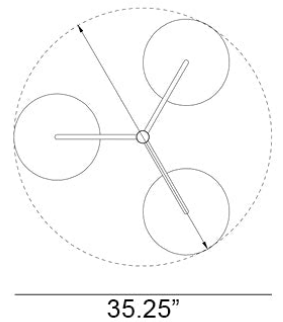

Curve Cluster Single Small Metal D300 Pendant Spec Sheet

Code / Color
16043512-30US / Green
16043501-30US / White

Technology
3 x 11.5 E26 A19 LED Bulb
- Lumens: 1100
- Color Temperature: 3000K
- Volts: 120
- Dimmable: Yes

Mounting
Designed to be mounted on standard
4-inch electrical box

Cord
- Length: 6 Feet
- Color: Black or White

Canopy
Black or White (Height: 1" x Diameter:
4.75")

Dimensions
- W 35.25 - inches
- H 34.8 - inches
- L 35.25 - inches

Certifications
cUL Certified

Manufacturer: Zero

Designer: Front Design

34.8"

35.25"

AT FIVE

Tel: 646-770-4493 | Email: info@at-five.com

At Five is dedicated to sustainable lighting solutions designed to evolve with the spaces they inhabit. To support long-term use and reduce environmental impact, replacement parts are available for this product. For details or assistance, please reach out to us at: info@at-five.com.