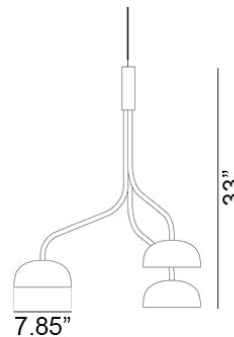

Curve Cluster Single Small Metal D200 Pendant Spec Sheet

Code / Color
16043312-30US / Green
16043301-30US / White

Technology
3 x 11.5 E26 A19 LED Bulb
- Lumens: 1100
- Color Temperature: 3000K
- Volts: 120
- Dimmable: Yes

Mounting
Designed to be mounted on standard
4-inch electrical box

Cord
- Length: 6 Feet
- Color: Black or White

Canopy
Black or White (Height: 1" x Diameter:
4.75")

Dimensions
- W 31.35 - inches
- H 33.0 - inches
- L 31.35 - inches

Certifications
cUL Certified

Manufacturer: Zero

Designer: Front Design

AT FIVE

Tel: 646-770-4493 | Email: info@at-five.com

At Five is dedicated to sustainable lighting solutions designed to evolve with the spaces they inhabit. To support long-term use and reduce environmental impact, replacement parts are available for this product. For details or assistance, please reach out to us at: info@at-five.com.