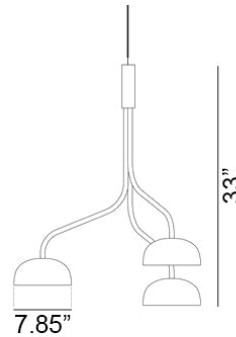

Curve Cluster Single Small Metal D200 Pendant Spec Sheet

Code / Color
16043312-30US / Green
16043301-30US / White

Technology
3 x 11.5 E26 A19 LED Bulb
- Lumens: 1100
- Color Temperature: 3000K
- Volts: 120
- Dimmable: Yes

Mounting
Designed to be mounted on standard
4-inch electrical box

Cord
- Length: 6 Feet
- Color: Black or White

Canopy
Black or White (Height: 1" x Diameter:
4.75")

Dimensions
- W 31.35 - inches
- H 33.0 - inches
- L 31.35 - inches

Certifications
cUL Certified

Manufacturer: Zero

Designer: Front Design

This spec sheet was generated on Feb 2025. For updated specifications, pricing, stock availability, and lead times, please scan the QR code.

AT FIVE

Tel: 646-770-4493 | Email: info@at-five.com