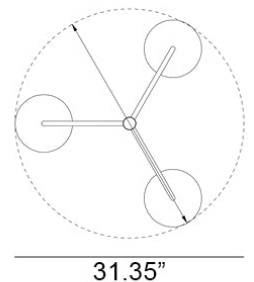

Curve Cluster Single Small Metal D200 Pendant Spec Sheet

Code / Color
16043312-30US / Green
16043301-30US / White

Technology
3 x 11.5 E26 A19 LED Bulb
- Lumens: 1100
- Color Temperature: 3000K
- Volts: 120
- Dimmable: Yes

Mounting
Designed to be mounted on standard
4-inch electrical box

Cord
- Length: 6 Feet
- Color: Black or White

Canopy
Black or White (Height: 1" x Diameter:
4.75")

Dimensions
- W 31.35 - inches
- H 33.0 - inches
- L 31.35 - inches

Certifications
cUL Certified

Manufacturer: Zero

Designer: Front Design

AT FIVE

Tel: 646-770-4493 | Email: info@at-five.com

At Five is dedicated to sustainable lighting solutions designed to evolve with the spaces they inhabit. To support long-term use and reduce environmental impact, replacement parts are available for this product. For details or assistance, please reach out to us at: info@at-five.com.