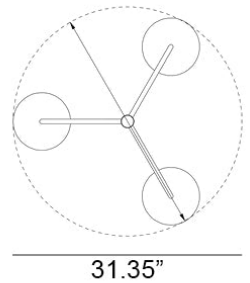

Curve Cluster Single Small Metal D200 Pendant Spec Sheet

Code / Color
16043312-30US / Green
16043301-30US / White

Technology
3 x 11.5 E26 A19 LED Bulb
- Lumens: 1100
- Color Temperature: 3000K
- Volts: 120
- Dimmable: Yes

Mounting
Designed to be mounted on standard
4-inch electrical box

Cord
- Length: 6 Feet
- Color: Black or White

Canopy
Black or White (Height: 1" x Diameter:
4.75")

Dimensions
- W 31.35 - inches
- H 33.0 - inches
- L 31.35 - inches

Certifications
cUL Certified

Manufacturer: Zero

Designer: Front Design

This spec sheet was generated on Feb 2025. For updated specifications, pricing, stock availability, and lead times, please scan the QR code.

AT FIVE

Tel: 646-770-4493 | Email: info@at-five.com