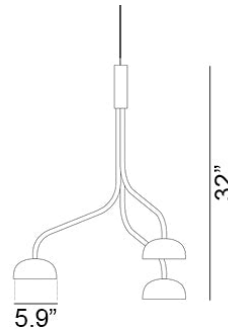

Curve Cluster Single Small Metal D150 Pendant Spec Sheet

Code / Color
16043112-30US / Green
16043101-30US / White

Technology
3 x 11.5 E26 A19 LED Bulb
- Lumens: 1100
- Color Temperature: 3000K
- Volts: 120
- Dimmable: Yes

Mounting
Designed to be mounted on standard
4-inch electrical box

Cord
- Length: 6 Feet
- Color: Black or White

Canopy
Black or White (Height: 1" x Diameter:
4.75")

Dimensions
- W 29.35 - inches
- H 32.0 - inches
- L 29.35 - inches

Certifications
cUL Certified

Manufacturer: Zero

Designer: Front Design

This spec sheet was generated on May 2026. For updated specifications, pricing, stock availability, and lead times, please scan the QR code.

AT FIVE

Tel: 646-770-4493 | Email: info@at-five.com

At Five is dedicated to sustainable lighting solutions designed to evolve with the spaces they inhabit. To support long-term use and reduce environmental impact, replacement parts are available for this product. For details or assistance, please reach out to us at: info@at-five.com.