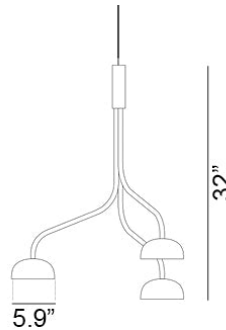

Curve Cluster Single Small Metal D150 Pendant Spec Sheet

Code / Color
16043112-30US / Green
16043101-30US / White

Technology
3 x 11.5 E26 A19 LED Bulb
- Lumens: 1100
- Color Temperature: 3000K
- Volts: 120
- Dimmable: Yes

Mounting
Designed to be mounted on standard
4-inch electrical box

Cord
- Length: 6 Feet
- Color: Black or White

Canopy
Black or White (Height: 1" x Diameter:
4.75")

Dimensions
- W 29.35 - inches
- H 32.0 - inches
- L 29.35 - inches

Certifications
cUL Certified

Manufacturer: Zero

Designer: Front Design

This spec sheet was generated on Feb 2025. For updated specifications, pricing, stock availability, and lead times, please scan the QR code.

AT FIVE

Tel: 646-770-4493 | Email: info@at-five.com