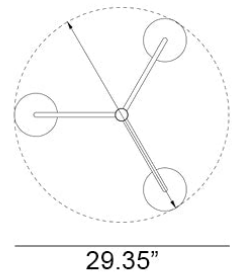

This spec sheet was generated on May 2026. For updated specifications, pricing, stock availability, and lead times, please scan the QR code.

AT FIVE

Tel: 646-770-4493 | Email: info@at-five.com

At Five is dedicated to sustainable lighting solutions designed to evolve with the spaces they inhabit. To support long-term use and reduce environmental impact, replacement parts are available for this product. For details or assistance, please reach out to us at: info@at-five.com.