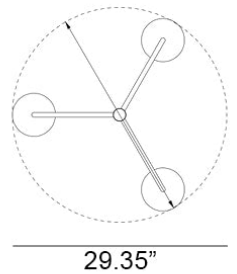

This spec sheet was generated on Feb 2025. For updated specifications, pricing, stock availability, and lead times, please scan the QR code.

AT FIVE

Tel: 646-770-4493 | Email: info@at-five.com