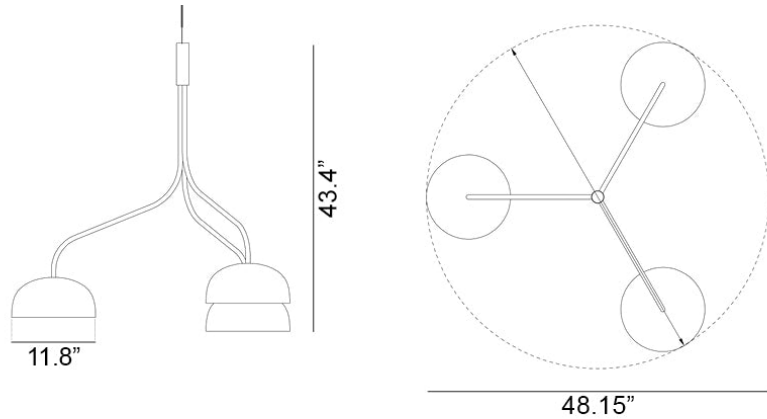

Curve Cluster Single Large Metal D300 Pendant Spec Sheet

This spec sheet was generated on Feb 2025. For updated specifications, pricing, stock availability, and lead times, please scan the QR code.

Code / Color
16046512-30US / Green
16046501-30US / White

Technology
3 x 11.5 E26 A19 LED Bulb
- Lumens: 1100
- Color Temperature: 3000K
- Volts: 120
- Dimmable: Yes

Mounting
Designed to be mounted on standard
4-inch electrical box

Cord
- Length: 6 Feet
- Color: Black or White

Canopy
Black or White (Height: 1" x Diameter:
4.75")

Dimensions
- W 48.15 - inches
- H 43.4 - inches
- L 48.15 - inches

Certifications
cUL Certified

Manufacturer: Zero

Designer: Front Design

AT FIVE

Tel: 646-770-4493 | Email: info@at-five.com