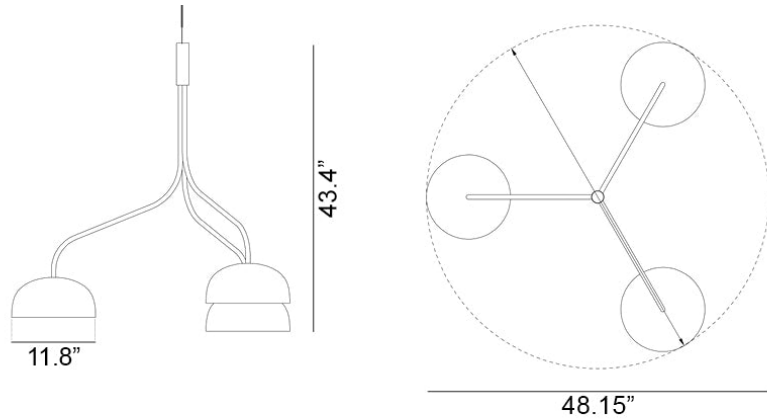

Curve Cluster Single Large Metal D300 Pendant Spec Sheet

Code / Color
16046512-30US / Green
16046501-30US / White

Technology
3 x 11.5 E26 A19 LED Bulb
- Lumens: 1100
- Color Temperature: 3000K
- Volts: 120
- Dimmable: Yes

Mounting
Designed to be mounted on standard
4-inch electrical box

Cord
- Length: 6 Feet
- Color: Black or White

Canopy
Black or White (Height: 1" x Diameter:
4.75")

Dimensions
- W 48.15 - inches
- H 43.4 - inches
- L 48.15 - inches

Certifications
cUL Certified

Manufacturer: Zero

Designer: Front Design

This spec sheet was generated on Feb 2025. For updated specifications, pricing, stock availability, and lead times, please scan the QR code.

AT FIVE

Tel: 646-770-4493 | Email: info@at-five.com