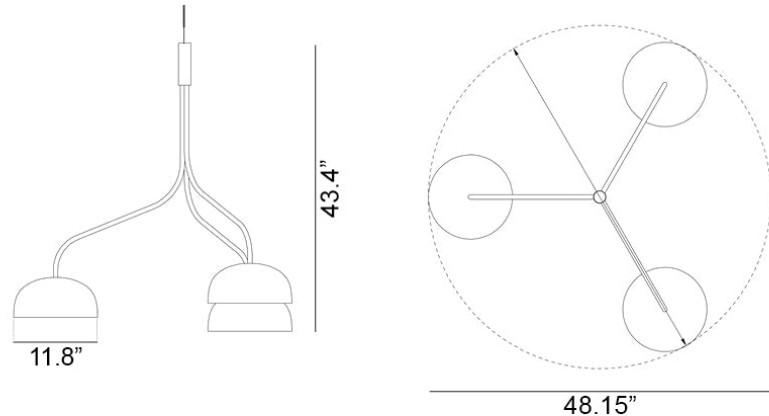

Curve Cluster Single Large Metal D300 Pendant Spec Sheet

Code / Color
16046512-30US / Green
16046501-30US / White

Technology
3 x 11.5 E26 A19 LED Bulb
- Lumens: 1100
- Color Temperature: 3000K
- Volts: 120
- Dimmable: Yes

Mounting
Designed to be mounted on standard
4-inch electrical box

Cord
- Length: 6 Feet
- Color: Black or White

Canopy
Black or White (Height: 1" x Diameter:
4.75")

Dimensions
- W 48.15 - inches
- H 43.4 - inches
- L 48.15 - inches

Certifications
cUL Certified

Manufacturer: Zero

Designer: Front Design

This spec sheet was generated on May 2026. For updated specifications, pricing, stock availability, and lead times, please scan the QR code.

AT FIVE

Tel: 646-770-4493 | Email: info@at-five.com

At Five is dedicated to sustainable lighting solutions designed to evolve with the spaces they inhabit. To support long-term use and reduce environmental impact, replacement parts are available for this product. For details or assistance, please reach out to us at: info@at-five.com.