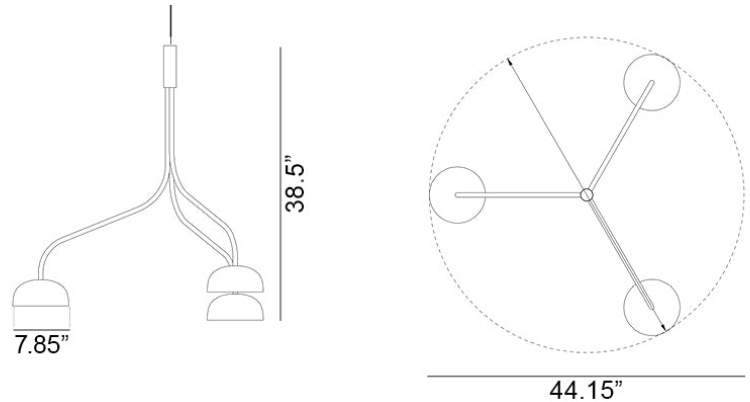

Curve Cluster Single Large Metal D200 Pendant Spec Sheet

This spec sheet was generated on May 2026. For updated specifications, pricing, stock availability, and lead times, please scan the QR code.

Code / Color
16046312-30US / Green
16046301-30US / White

Technology
3 x 11.5 E26 A19 LED Bulb
- Lumens: 1100
- Color Temperature: 3000K
- Volts: 120
- Dimmable: Yes

Mounting
Designed to be mounted on standard
4-inch electrical box

Cord
- Length: 6 Feet
- Color: Black or White

Canopy
Black or White (Height: 1" x Diameter:
4.75")

Dimensions
- W 44.15 - inches
- H 38.5 - inches
- L 44.15 - inches

Certifications
cUL Certified

Manufacturer: Zero

Designer: Front Design

AT FIVE

Tel: 646-770-4493 | Email: info@at-five.com