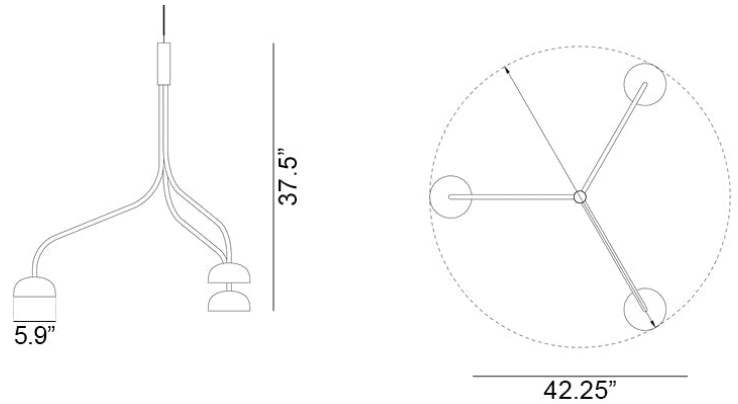

Curve Cluster Single Large Metal D150 Pendant Spec Sheet

Code / Color
16046112-30US / Green
16046101-30US / White

Technology
3 x 11.5 E26 A19 LED Bulb
- Lumens: 1100
- Color Temperature: 3000K
- Volts: 120
- Dimmable: Yes

Mounting
Designed to be mounted on standard
4-inch electrical box

Cord
- Length: 6 Feet
- Color: Black or White

Canopy
Black or White (Height: 1" x Diameter:
4.75")

Dimensions
- W 42.25 - inches
- H 37.5 - inches
- L 42.25 - inches

Certifications
cUL Certified

Manufacturer: Zero

Designer: Front Design

This spec sheet was generated on Feb 2025. For updated specifications, pricing, stock availability, and lead times, please scan the QR code.

AT FIVE

Tel: 646-770-4493 | Email: info@at-five.com