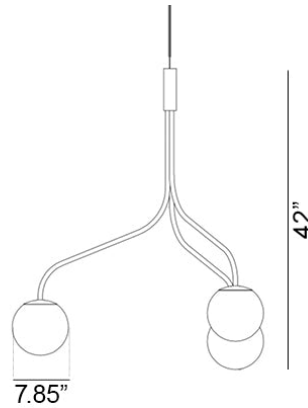

Curve Cluster Single Large Glass D200 Pendant Spec Sheet

Code / Color
16047178US / Copper
16047101US / White

Technology
3 x 11.5 E26 A19 LED Bulb
- Lumens: 1100
- Color Temperature: 3000K
- Volts: 120
- Dimmable: Yes

Mounting
Designed to be mounted on standard
4-inch electrical box

Cord
- Length: 6 Feet
- Color: Black or White

Canopy
Black or White (Height: 1" x Diameter:
4.75")

Dimensions
- W 44.15 - inches
- H 42.0 - inches
- L 44.15 - inches

Certifications
cUL Certified

Manufacturer: Zero

Designer: Front Design

This spec sheet was generated on Feb 2025. For updated specifications, pricing, stock availability, and lead times, please scan the QR code.

AT FIVE

Tel: 646-770-4493 | Email: info@at-five.com