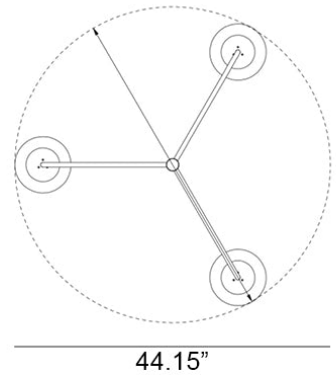

Curve Cluster Single Large Glass D200 Pendant Spec Sheet

Code / Color
16047178US / Copper
16047101US / White

Technology
3 x 11.5 E26 A19 LED Bulb
- Lumens: 1100
- Color Temperature: 3000K
- Volts: 120
- Dimmable: Yes

Mounting
Designed to be mounted on standard
4-inch electrical box

Cord
- Length: 6 Feet
- Color: Black or White

Canopy
Black or White (Height: 1" x Diameter:
4.75")

Dimensions
- W 44.15 - inches
- H 42.0 - inches
- L 44.15 - inches

Certifications
cUL Certified

Manufacturer: Zero

Designer: Front Design

This spec sheet was generated on Feb 2025. For updated specifications, pricing, stock availability, and lead times, please scan the QR code.

AT FIVE

Tel: 646-770-4493 | Email: info@at-five.com